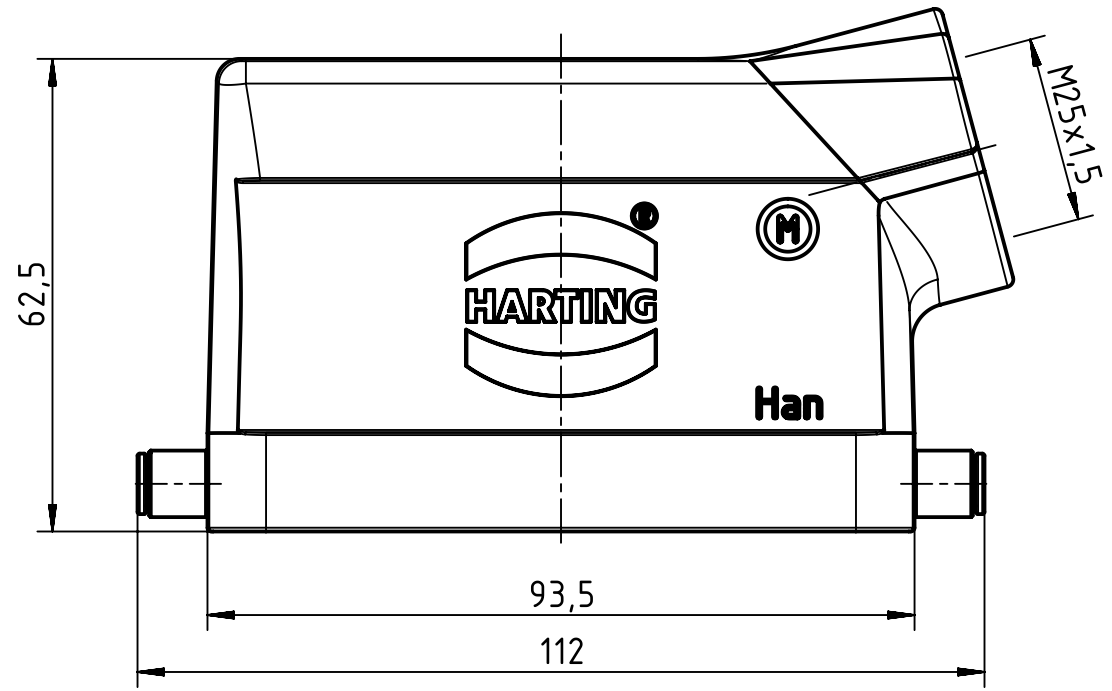

1 2 3 4 5 6

A

B

C

D

 All Dimensions in mm Original Size DIN A4	Scale 1:1		Free size tol.		Ref.	
	 All rights reserved Department EL PD - DE		Created by RULLKOETTER	Inspected by SCHNIEDER	Standardisation TIEMANNA	Date 2014-11-12
HARTING Electric GmbH & Co. KG D-32339 Espelkamp		Title Han 16B Hood side entry M25			Doc-Key / ECM-Nr. 1001834.10/UGD/004/A 500000081192	
		Type TB	Number 19 30 016 1541		Rev. A	Page 1/1