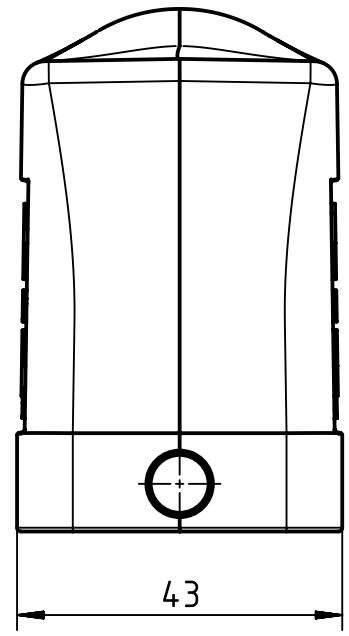

1 2 3 4 5 6

A

B

C

D

 All Dimensions in mm Original Size DIN A4	Scale 1:1		Free size tol.		Ref.	
	 All rights reserved Department EL PD - DE		Created by RULLKOETTER	Inspected by SCHNIEDER	Standardisation TIEMANNA	Date 2014-11-12
HARTING Electric GmbH & Co. KG D-32339 Espelkamp		Title Han 16B Hood side entry M25			Doc-Key / ECM-Nr. 1001834.10/UGD/004/A 500000081192	
		Type TB	Number 19 30 016 1541		Rev. A	Page 1/1